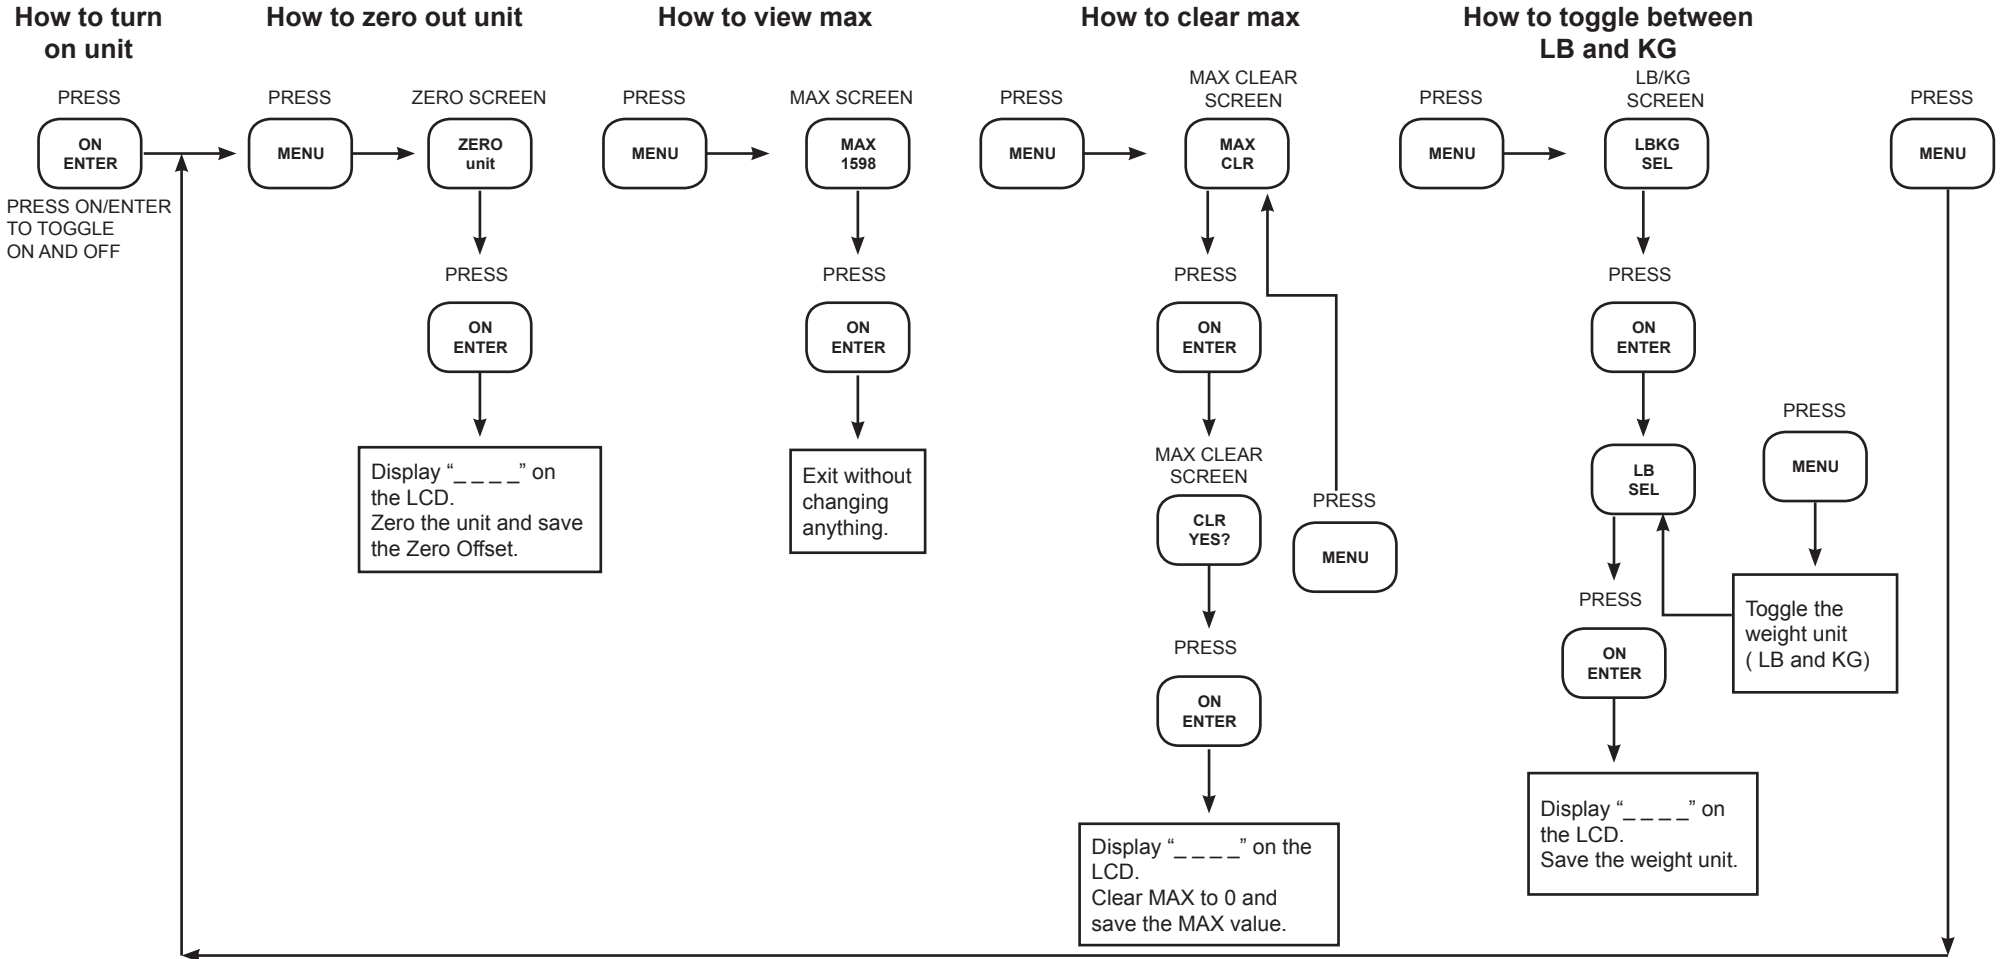

Baseline® Digital Gauge Functions

To use the many functions of the Digital Gauge, cycle through the options using the following sequences.

FEI Fabrication Enterprises Inc.
 PO Box 1500
 White Plains, NY 10602 (USA)
 tel: 914-345-9300 • 800-431-2830
 fax: 914-345-9800 • 800-634-5370
 www.FabEnt.com